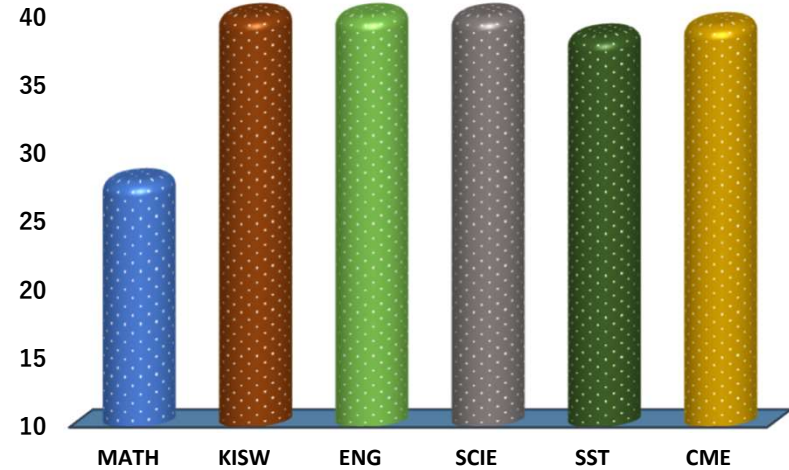

MIKOCHENI ISLAMIC

REGION: DAR ES SALAAM

SCHOOL AVERAGE

38.8

DISTRICT: KINONDONI

SUBJECT AND GRADE PERFORMANCE ANALYSIS

SUBJECT RANKING

KISWAHILI	44.5	89%	1
SCIENCE	42.0	84%	2
ENGLISH	40.7	81%	3
CIVIC AND MORAL EDUCATION	39.3	79%	4
SOCIAL STUDIES	38.5	77%	5
MATHEMATICS	27.9	56%	6

SUBJECT GRADE ANALYSIS

SUBJECT/GRADE	A	B	C	D	E
MATHEMATICS	0	23	7	11	0
KISWAHILI	39	2	0	0	0
ENGLISH	26	13	2	0	0
SCIENCE	29	11	1	0	0
SOCIAL STUDIES	25	9	7	0	0
CIVIC AND MORAL	21	18	2	0	0

OVERALL GRADE ANALYSIS

Grade	Count	Total	Percentage
A	22	41	54%
B	18		44%
C	1		2%
D	0		0%
E	0		0%

CHART SUBJECT ANALYSIS

BOYS VS GIRLS PERFORMANCE

	SAT		SAT	41
	16		25	
	41%		37%	

Category	Count	Percentage
REGISTERED	41	100%
SEATED	41	100%
ABSENTEES	0	0%
PASSED	41	100%
FAILED	0	0%